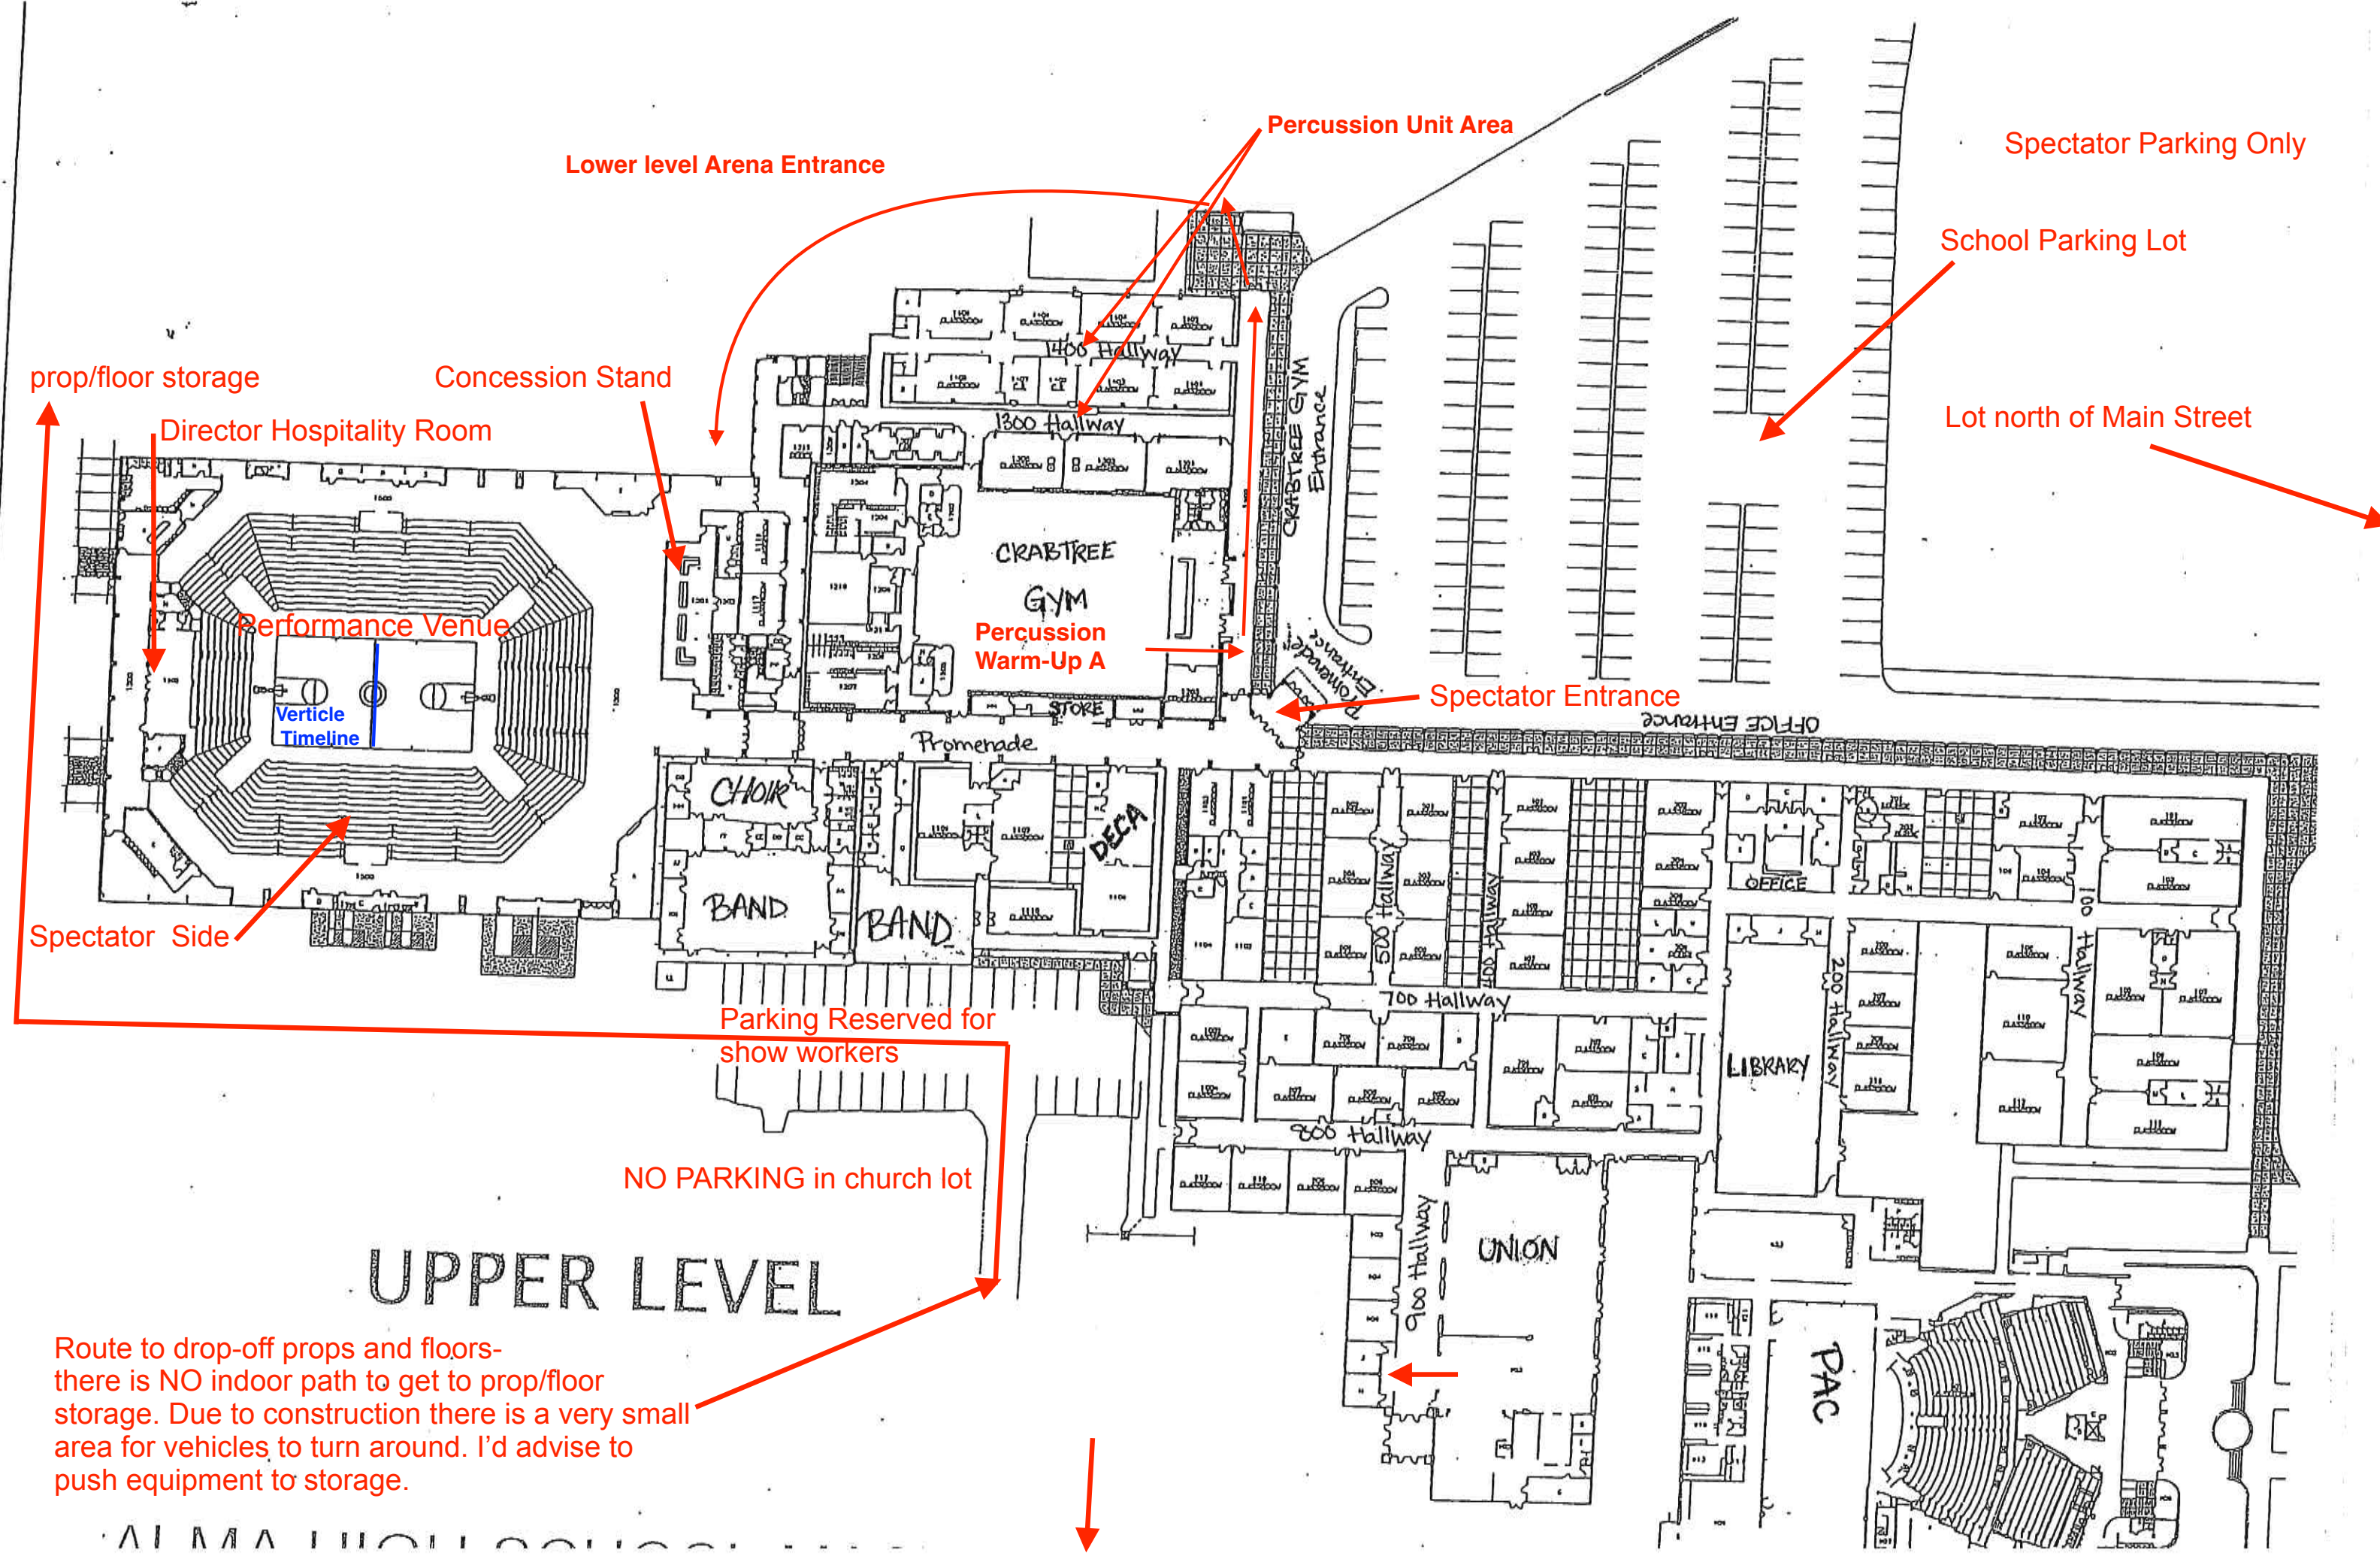

LOWER LEVEL

Percussion Parking Lot - West side of school (football visitor parking)

Percussion Unit Check-in at West Lot

(Football Field)

UPPER LEVEL

Route to drop-off props and floors- there is NO indoor path to get to prop/floor storage. Due to construction there is a very small area for vehicles to turn around. I'd advise to push equipment to storage.