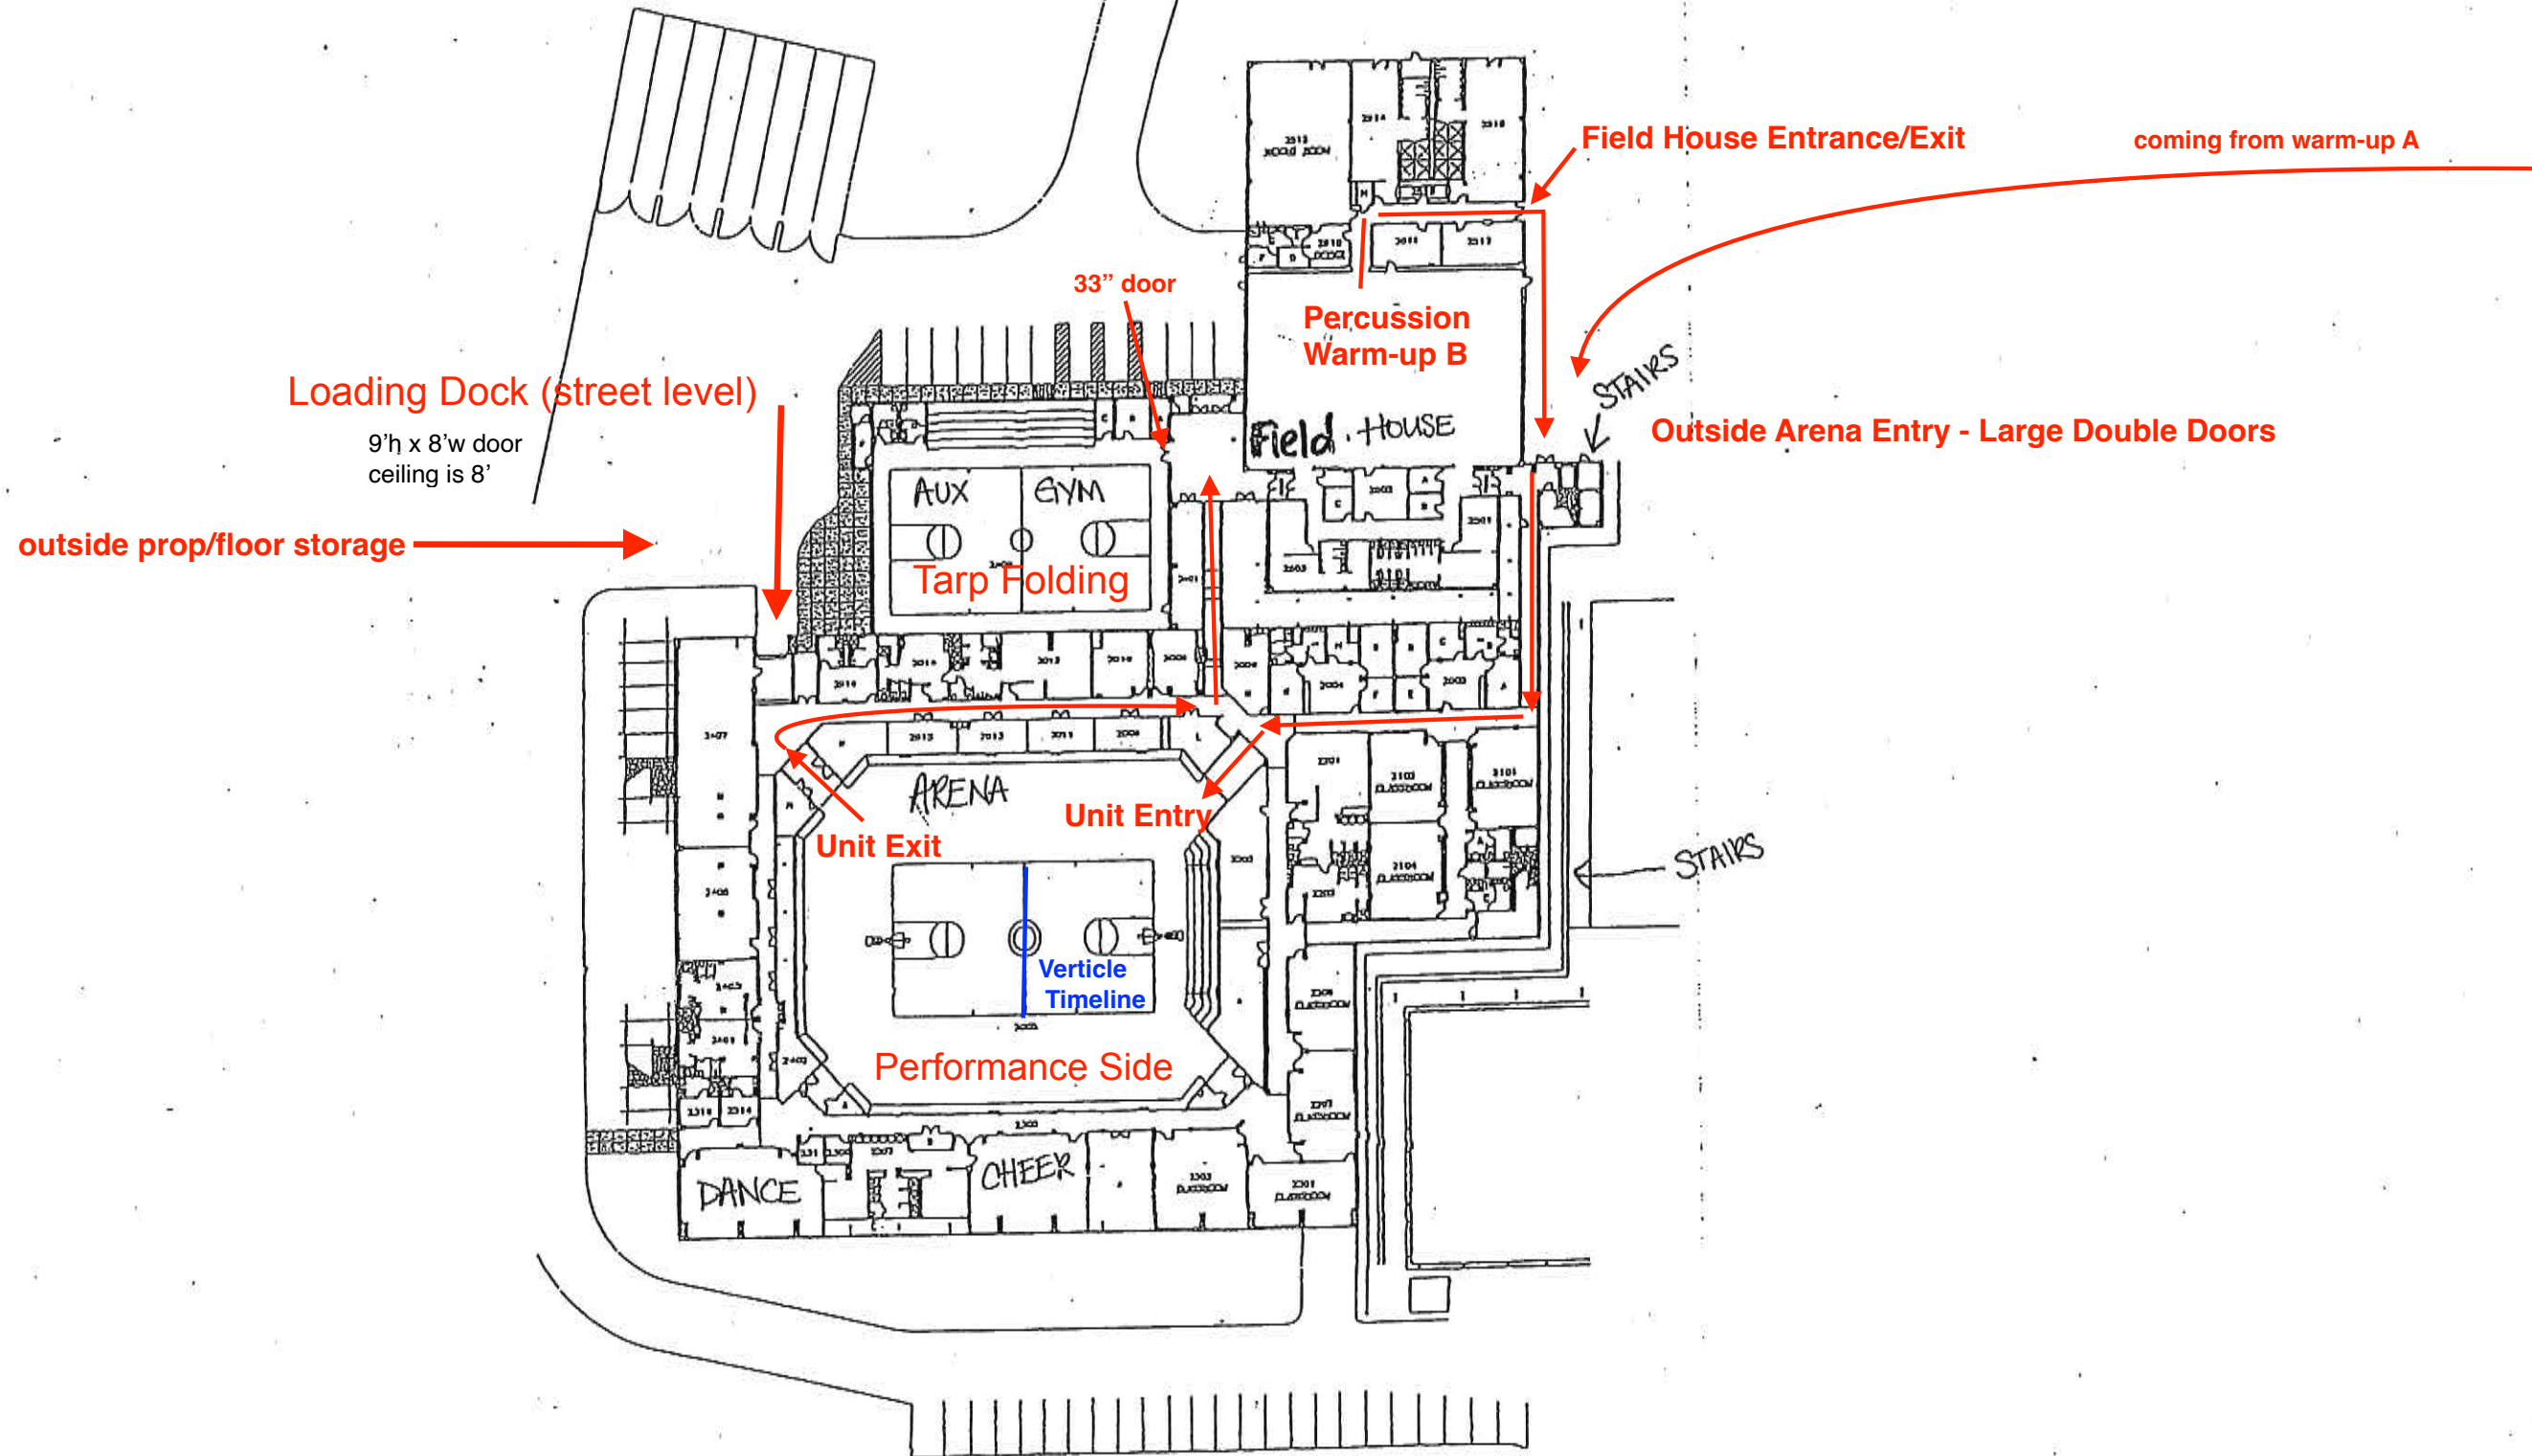

LOWER LEVEL

Percussion Parking Lot - West side of school (football visitor parking)

Percussion Unit Check-in at West Lot

(Football Field)

UPPER LEVEL

Route to drop-off props and floors- there is NO indoor path to get to prop/floor storage. Due to construction there is a very small area for vehicles to turn around. I'd advise to push equipment to storage.