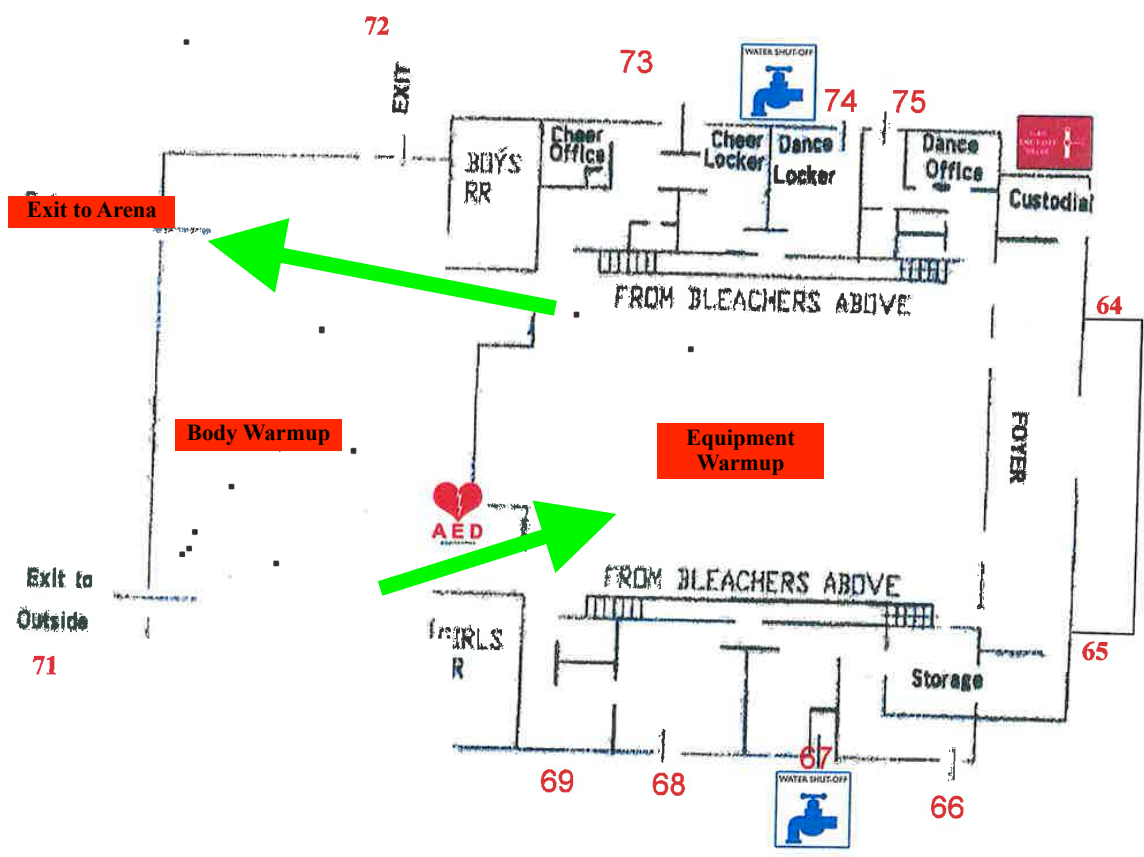

Cabot Colorguard Performance Flow

Bleeding Control kit
Refer to the Cafeteria Plans for
shut-off locations

79 (60 on cafe map)

80 (61 on cafe map)

HPER Arena
CHS Building #13

CABOT SCHOOL DISTRICT
Main Gym (old Gym) and Gym Annex
CHS Building # 12

Electrical FED from
HPER Building.

**Colorguard
Warmup Flow**

Percussion Performance Flow

Ticket Booth/Unit Checkin

Guard Entrance from warmup

HPER Arena
CHS Building #13