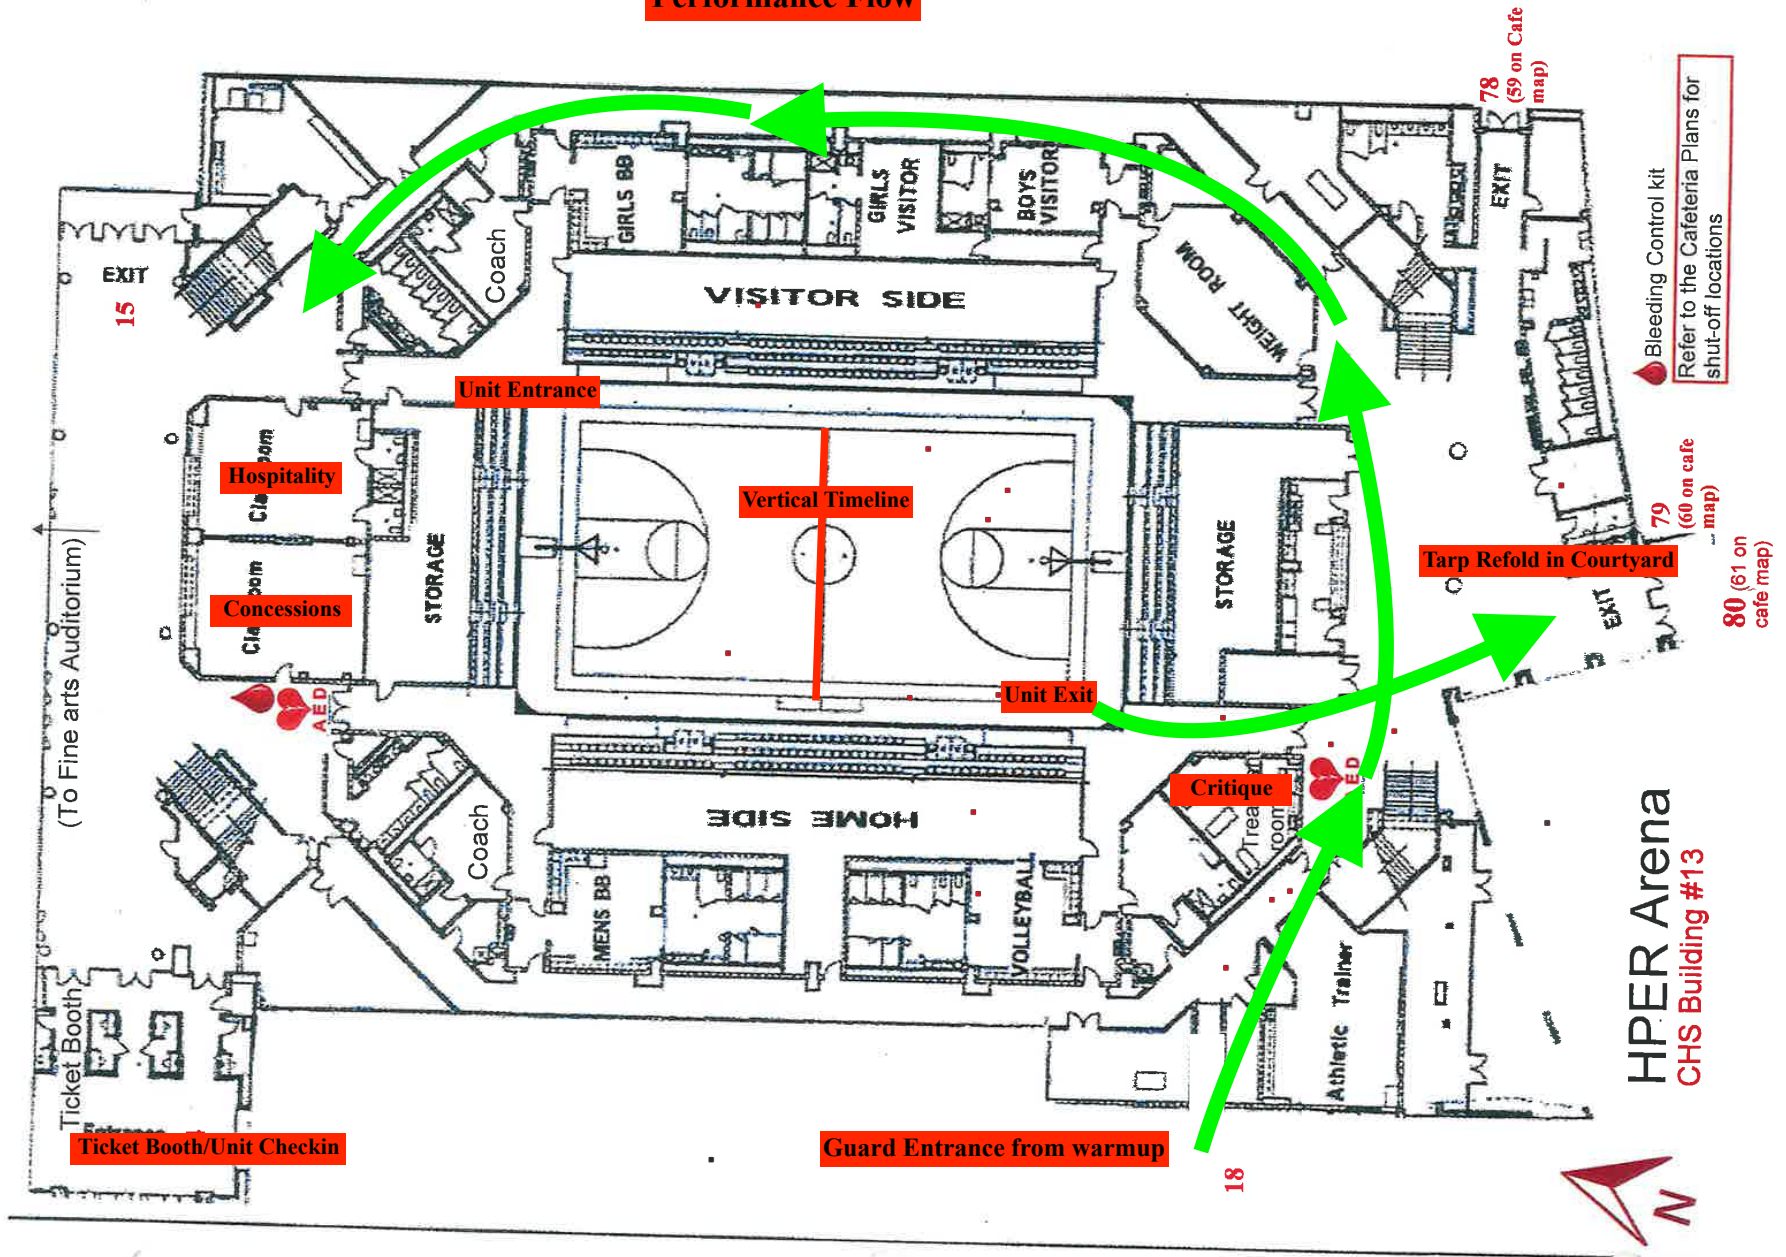

Cabot Colorguard Performance Flow

Bleeding Control kit
Refer to the Cafeteria Plans for
shut-off locations

79 (60 on cafe map)

80 (61 on cafe map)

HPER Arena
CHS Building #13

CABOT SCHOOL DISTRICT
Main Gym (old Gym) and Gym Annex
CHS Building # 12

Electrical FED from
HPER Building.

**Colorguard
Warmup Flow**

Percussion Performance Flow

Ticket Booth/Unit Checkin

Guard Entrance from warmup

HPER Arena
CHS Building #13