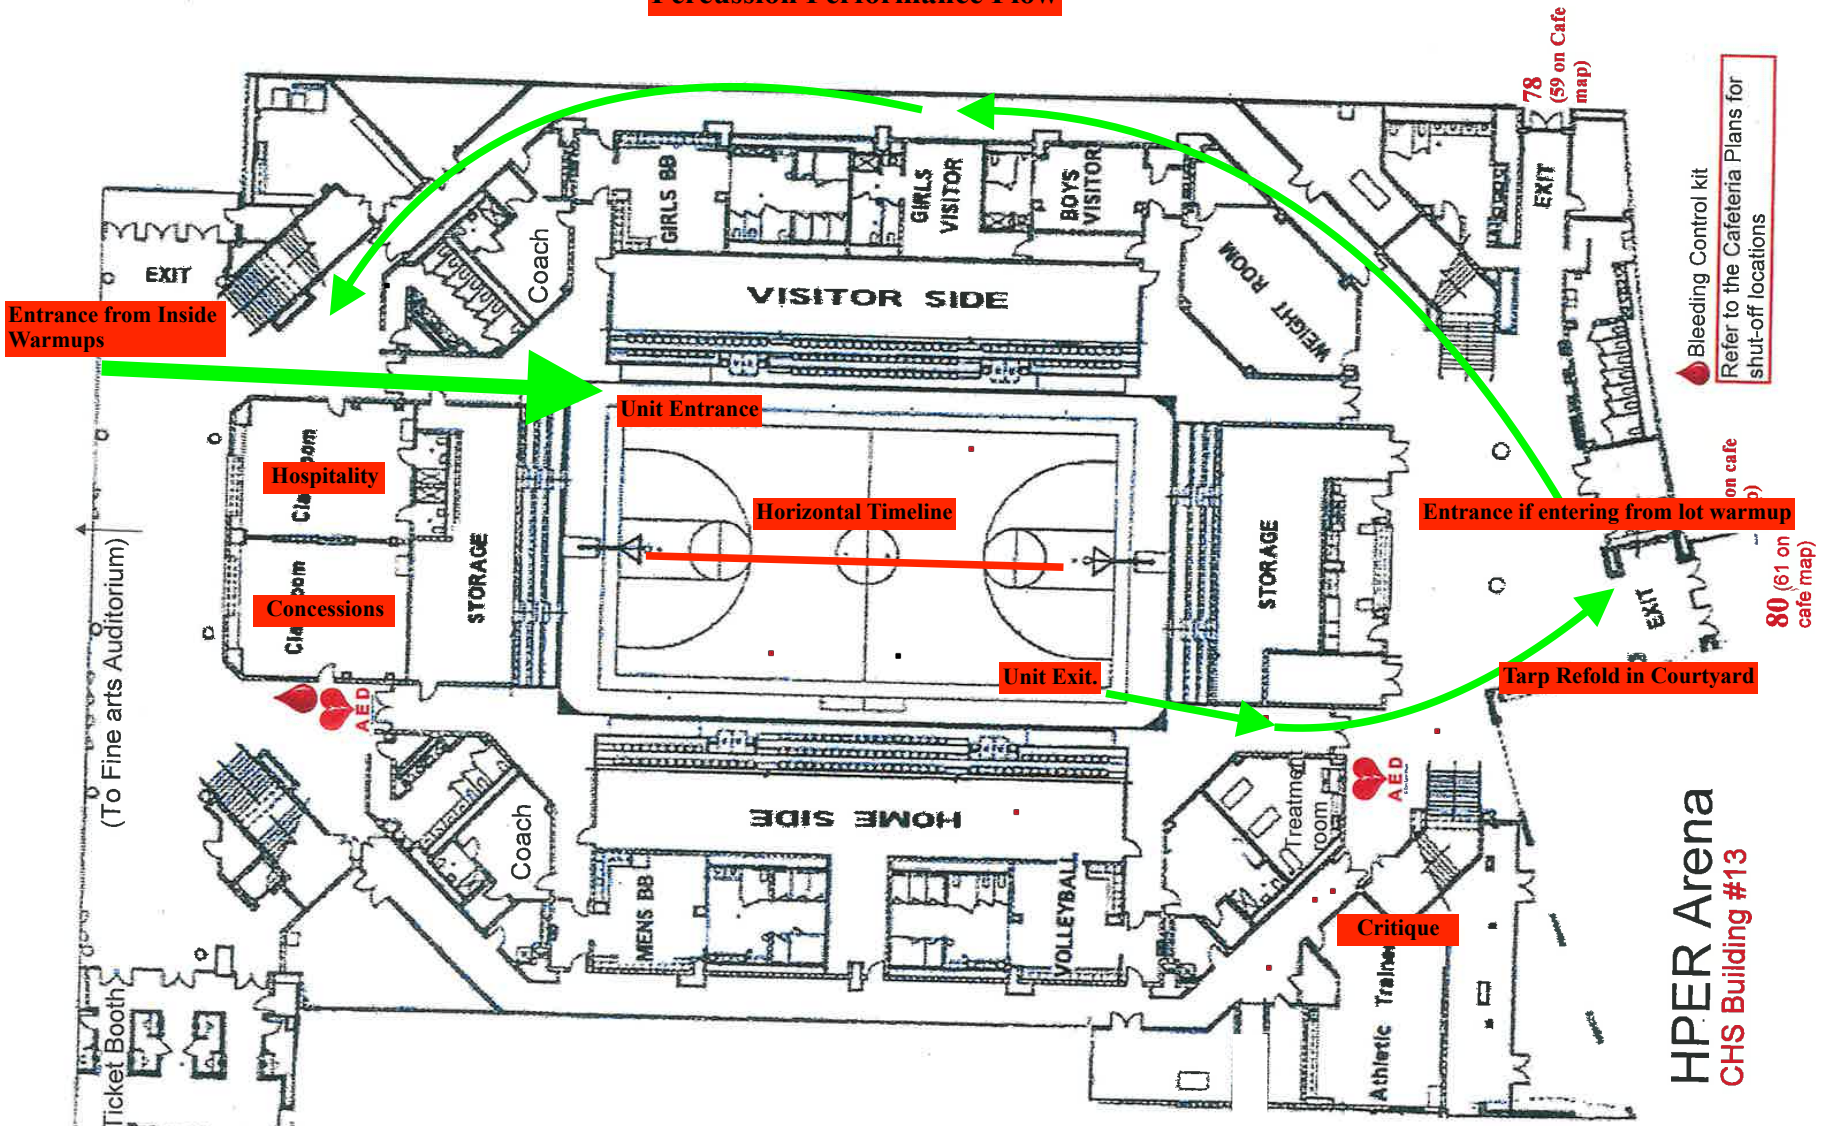

Cabot Colorguard Performance Flow

Bleeding Control kit
Refer to the Cafeteria Plans for
shut-off locations

79 (60 on cafe map)

80 (61 on cafe map)

HPER Arena
CHS Building #13

CABOT SCHOOL DISTRICT
Main Gym (old Gym) and Gym Annex
CHS Building # 12

Electrical FED from
HPER Building.

**Colorguard
Warmup Flow**

Percussion Performance Flow

Ticket Booth/Unit Checkin

Guard Entrance from warmup

HPER Arena
CHS Building #13