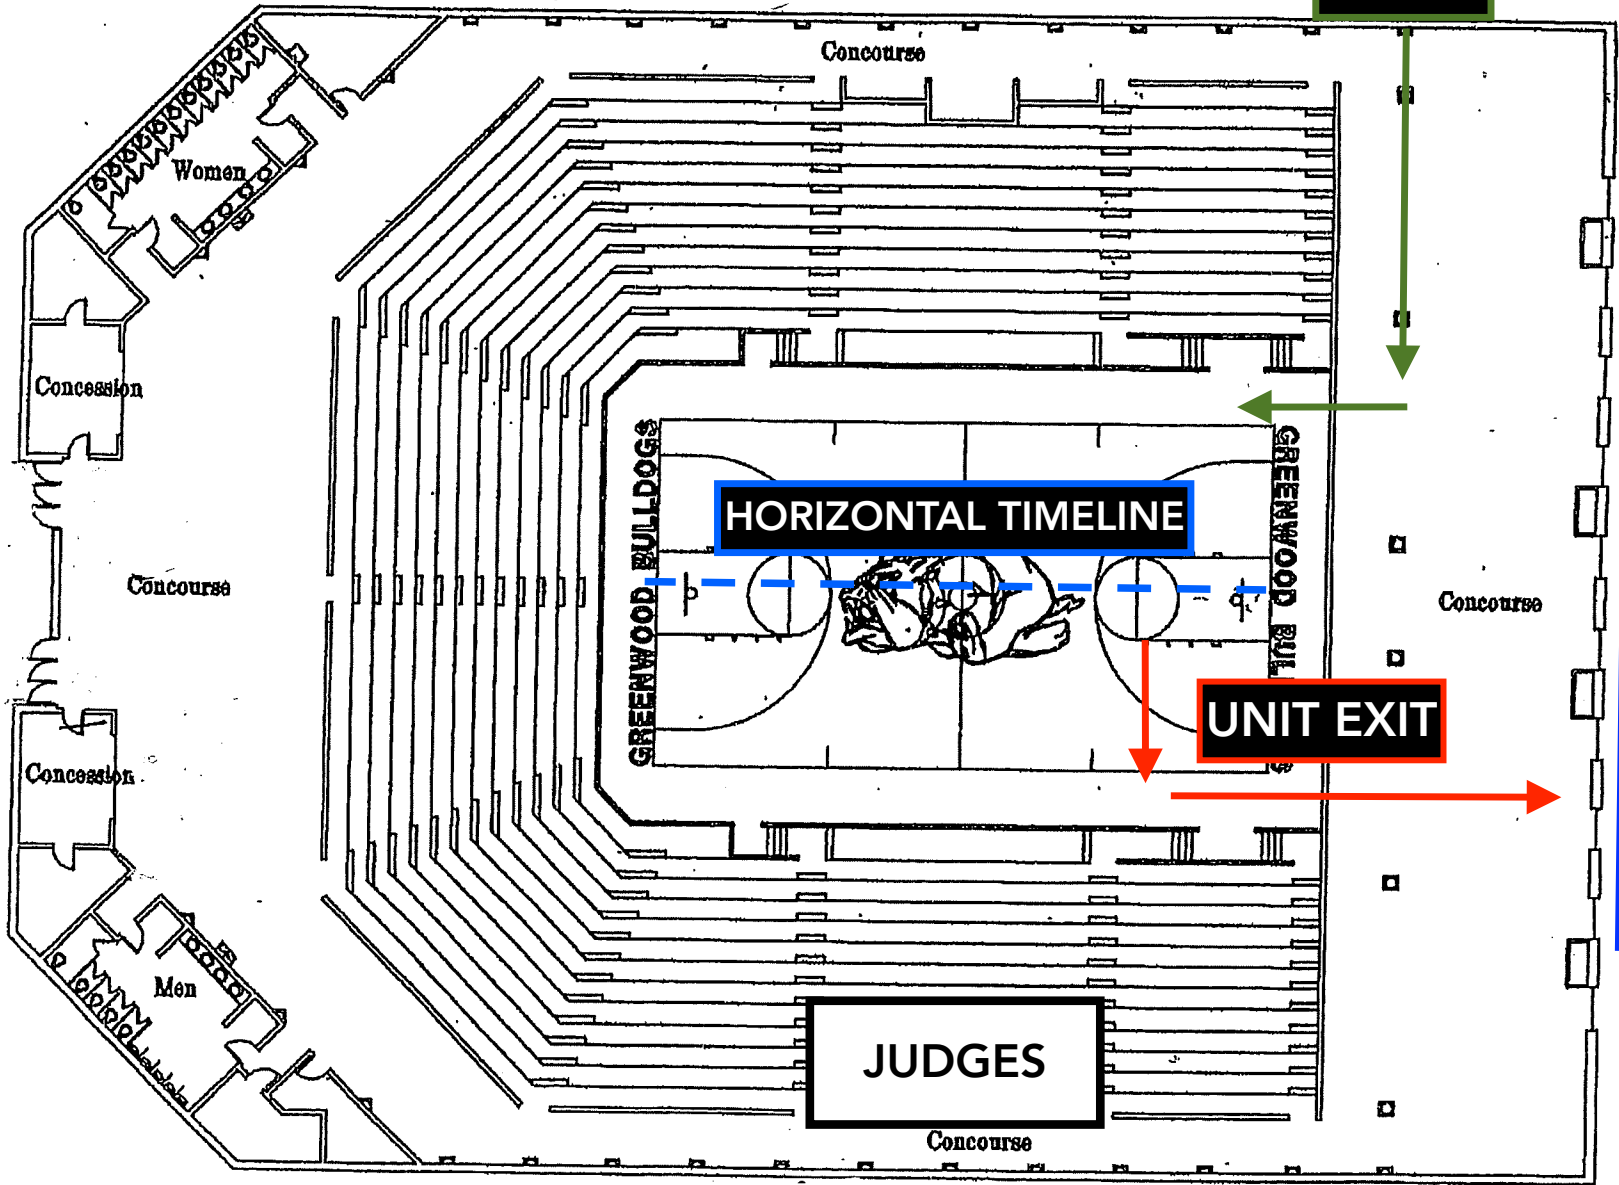

GREENWOOD HIGH SCHOOL ARENA

PARKING LOT FLOOR REFOLD

UNIT ENTRY

OUTSIDE PROP STORAGE

SPECTATOR ENTRY

HORIZONTAL TIMELINE

UNIT EXIT

JUDGES