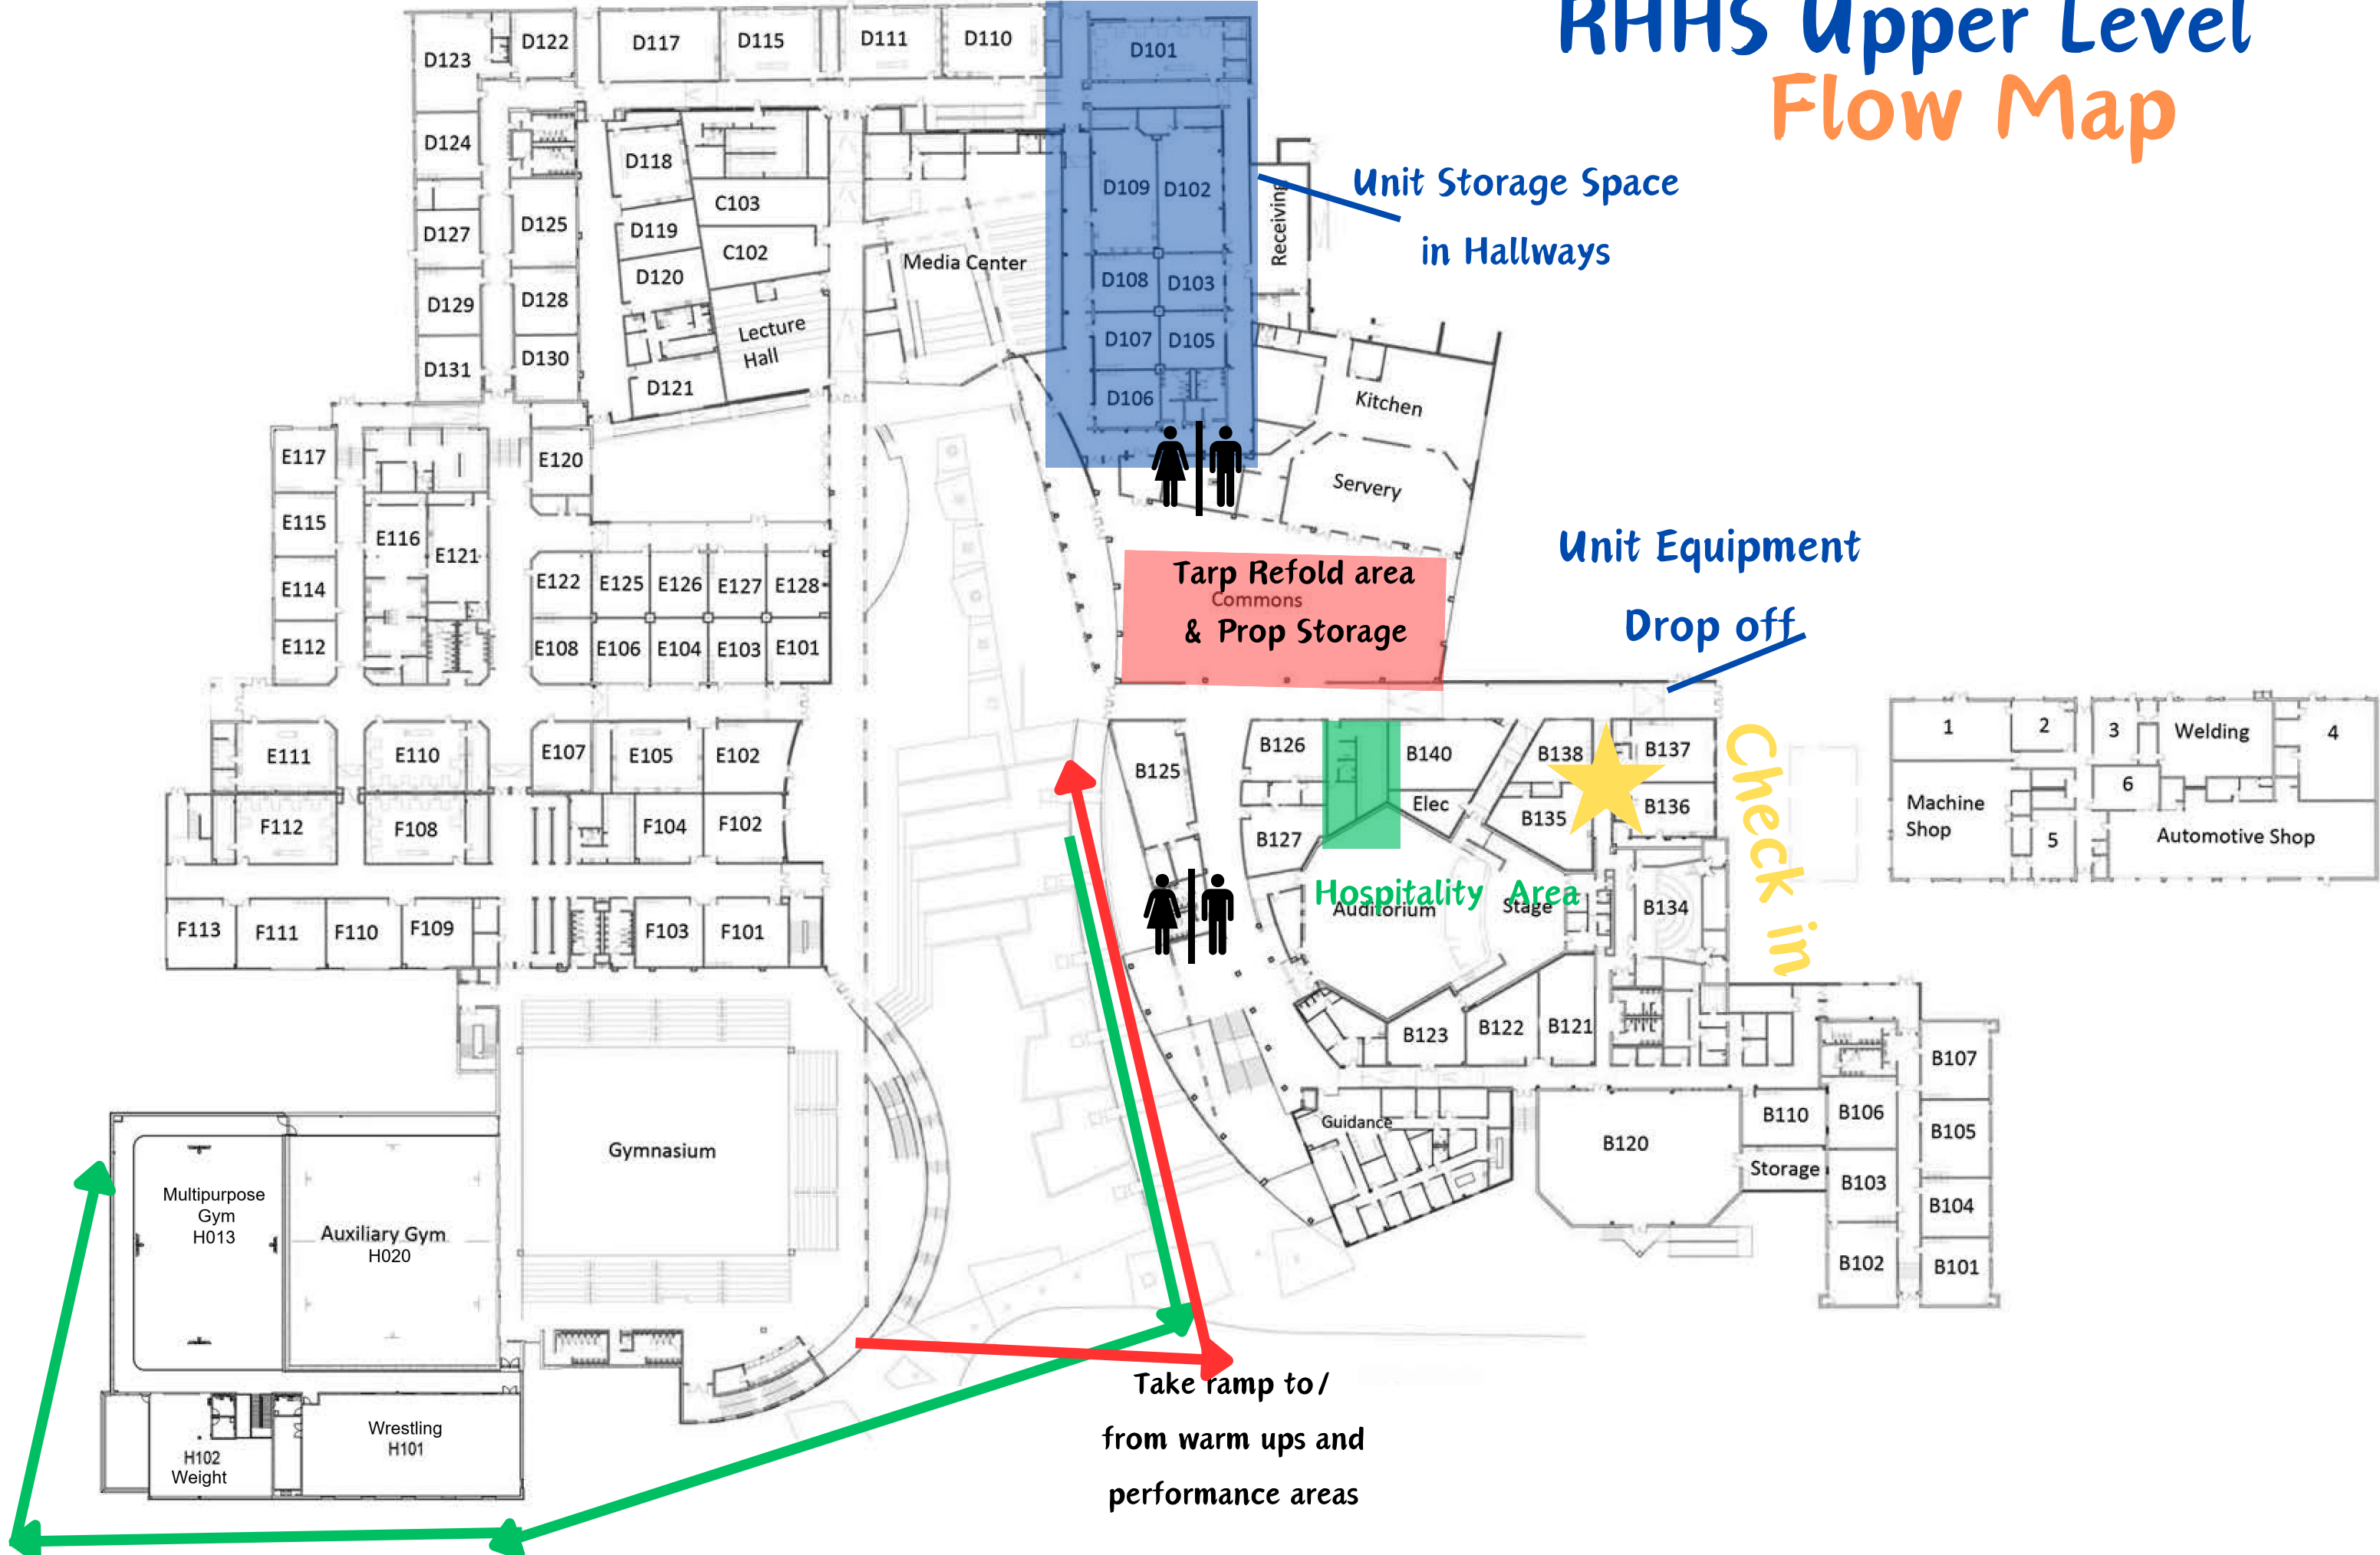

# RHHS Gym Ground Floor

## Guard Flow Map

Rogers Public Schools  
Rogers Heritage High School  
1114 S. 5th Street

# RHHS Gym Ground Floor Percussion Flow Map

# RHHS Upper Level Flow Map

Unit Storage Space  
in Hallways

Unit Equipment  
Drop off

Tarp Refold area  
Commons  
& Prop Storage

Check in

Take ramp to/  
from warm ups and  
performance areas