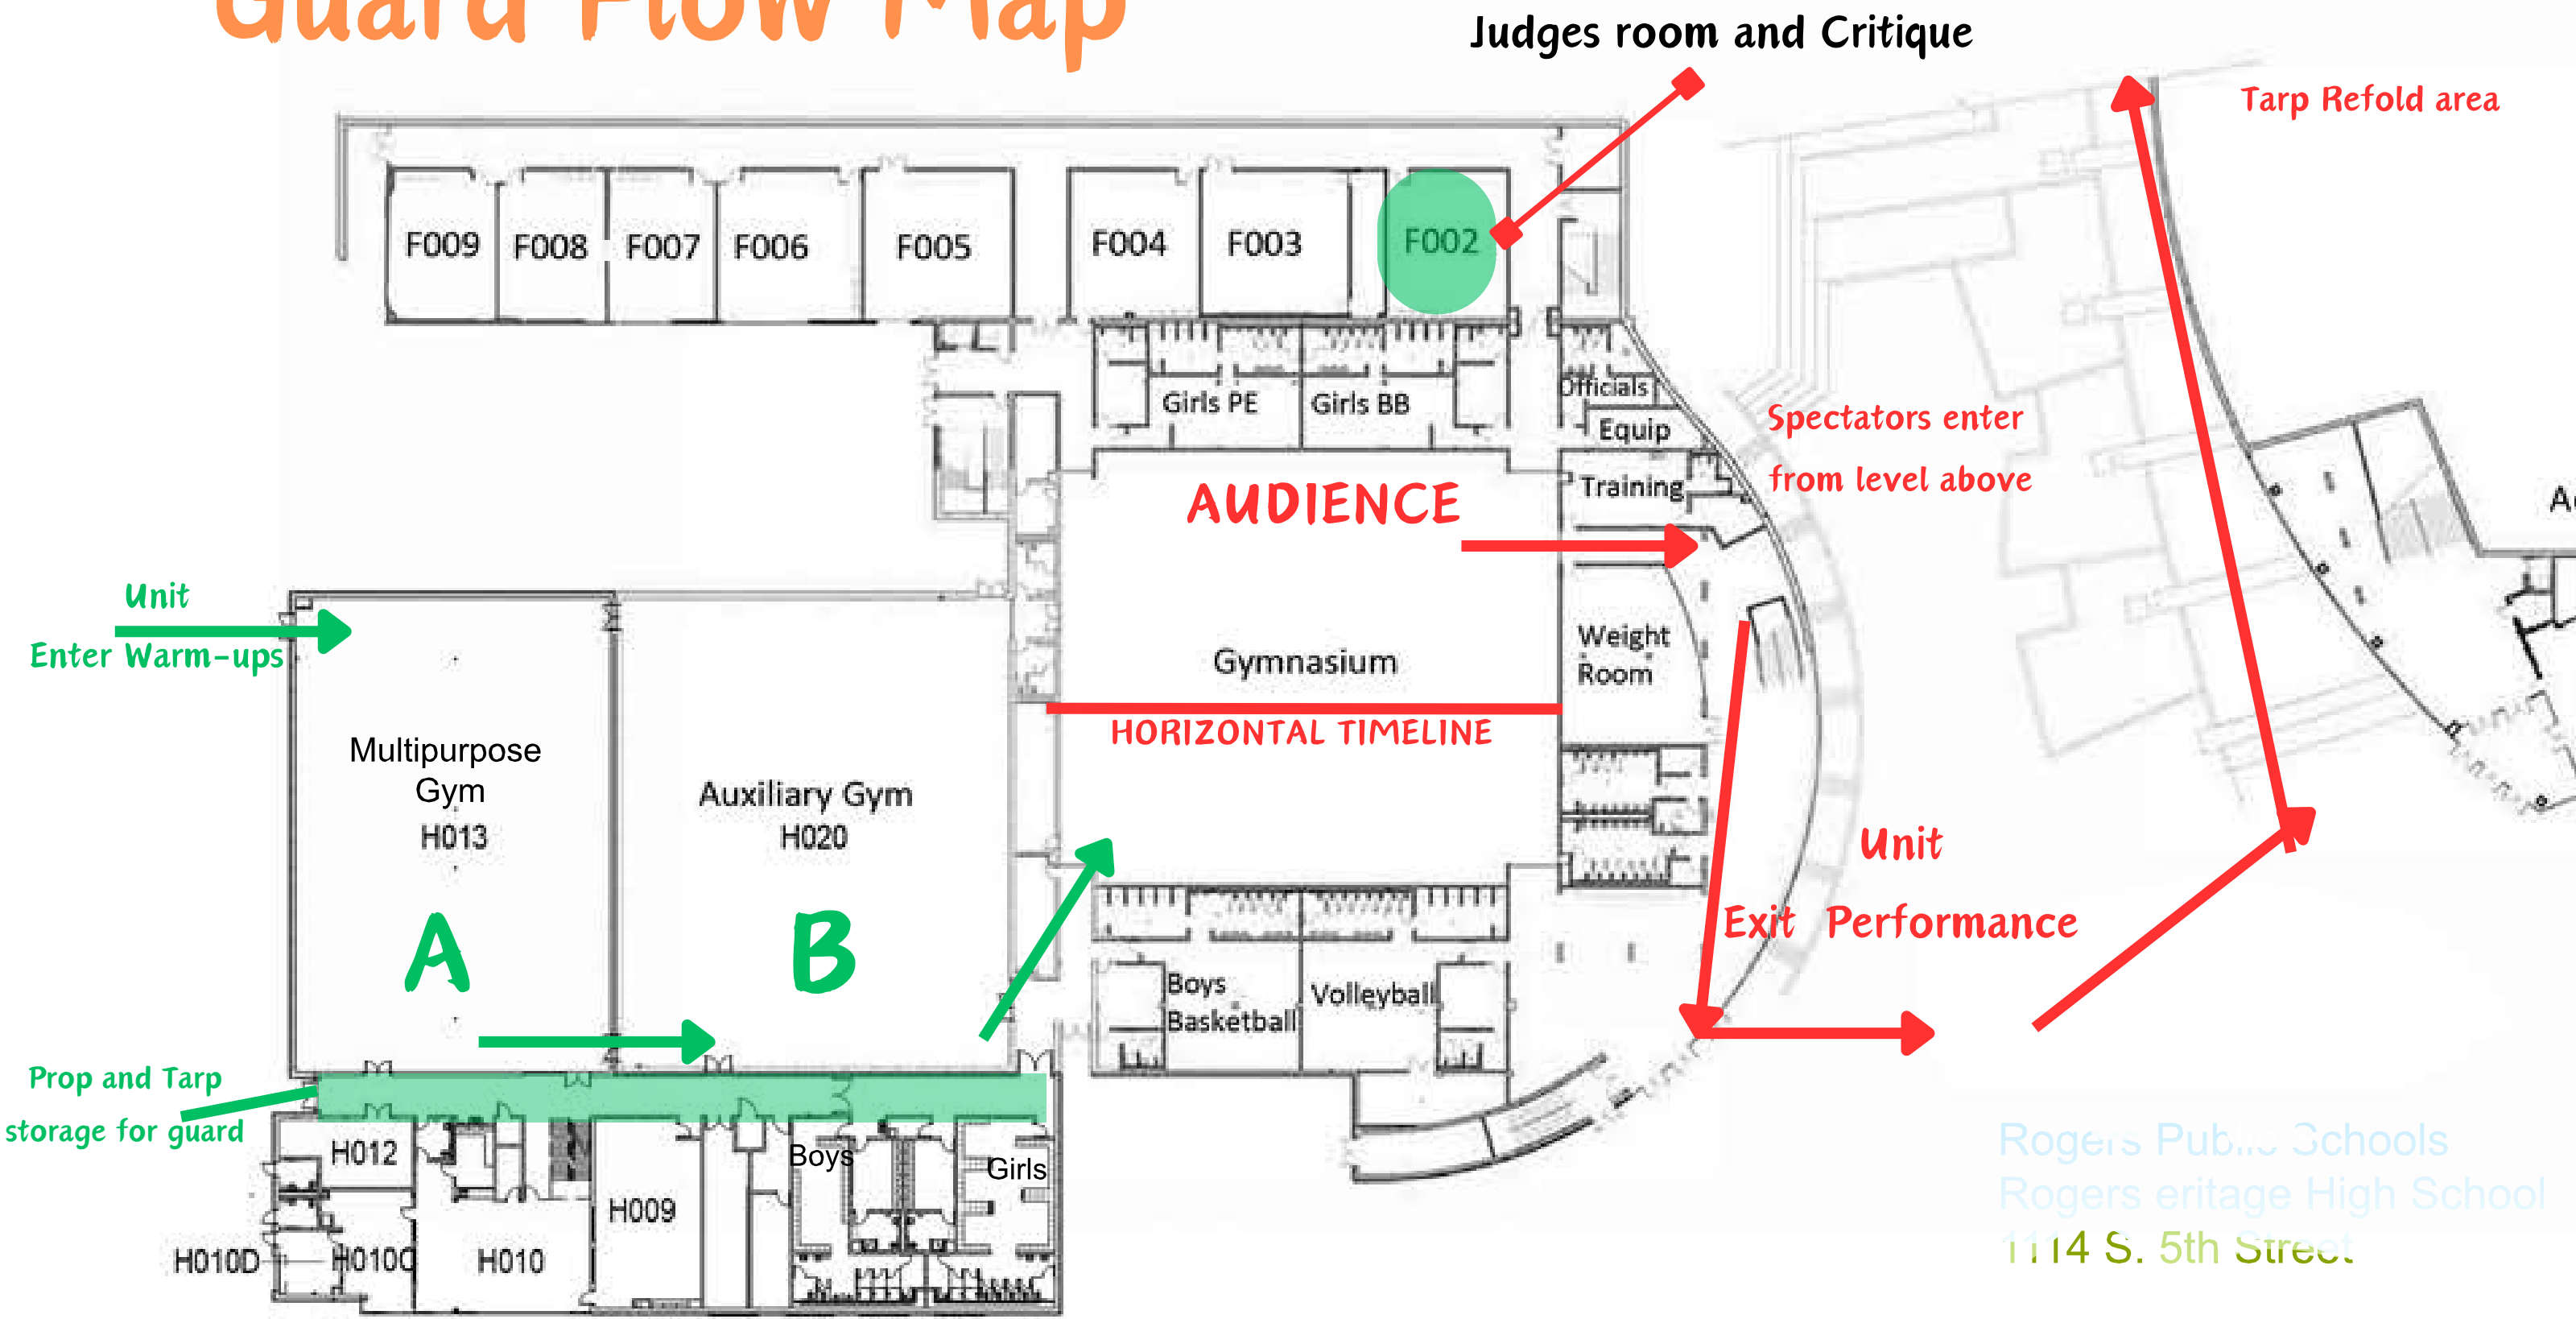

RHHS Gym Ground Floor

Guard Flow Map

Rogers Public Schools
Rogers Heritage High School
1114 S. 5th Street